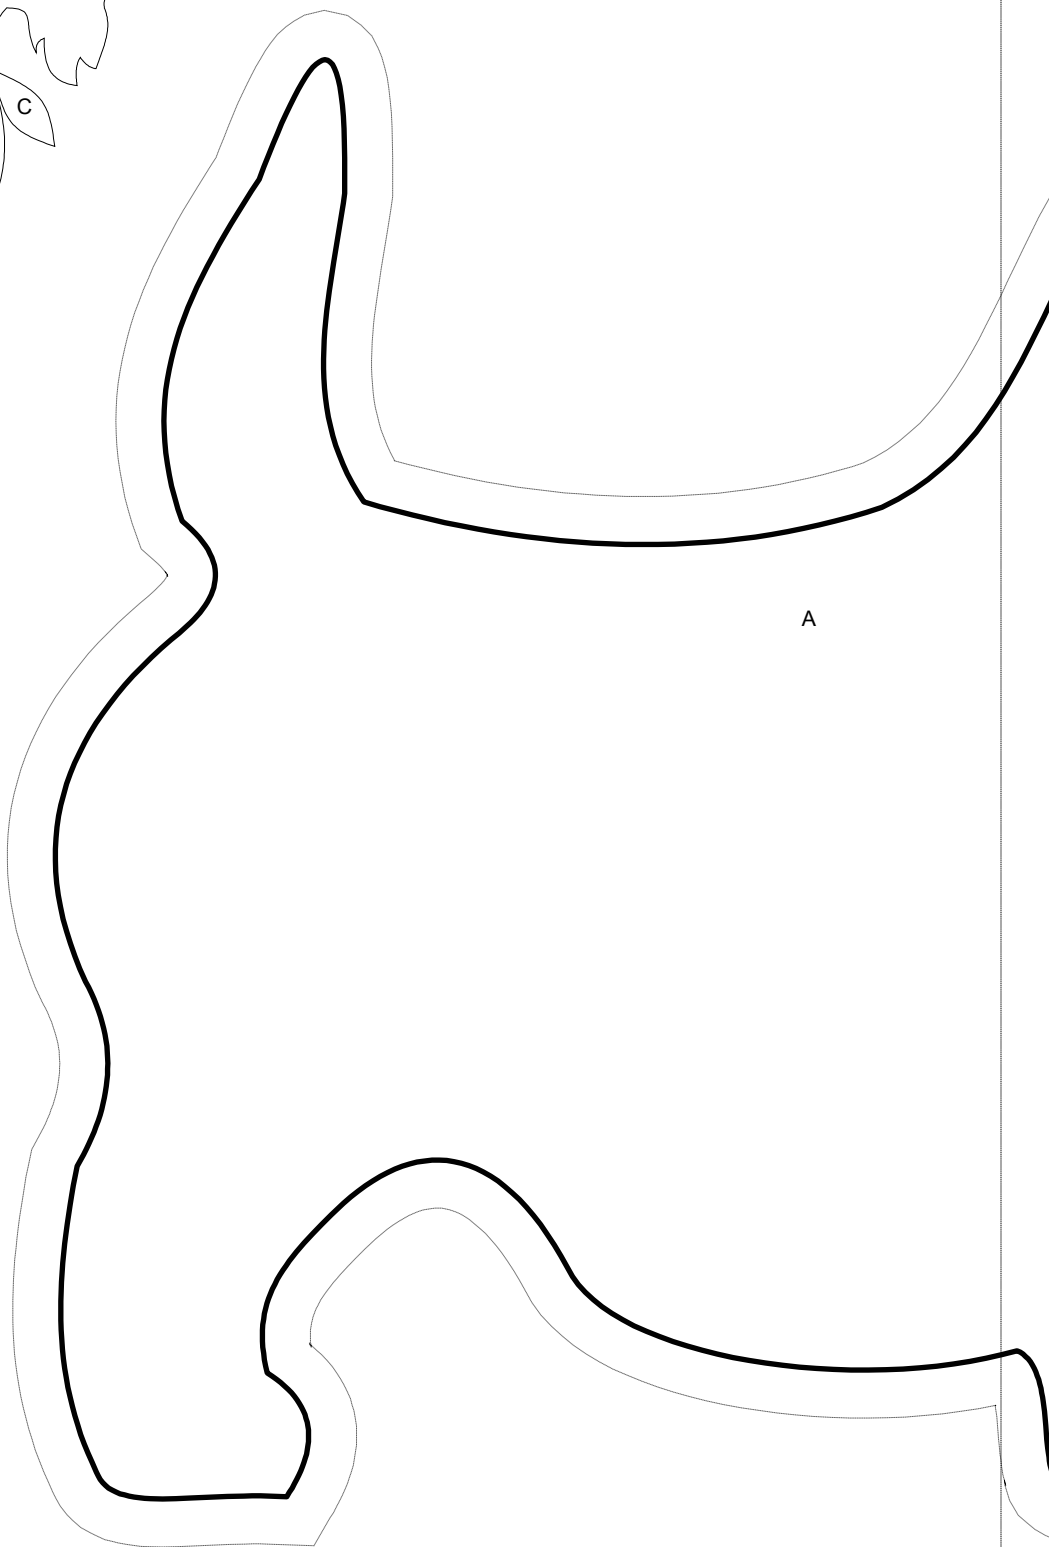

Scotty Dog ~ 12½ inch block

© Cindy Rodenmayer 2009

- Seam allowance is not included - please add 1/4" if turning edges under.
- Remember to reverse your templates if you want your blocks to face the same direction as the picture.

Sindy Rodenmayer
1341 Kynn Drive
Garland Texas, 75041
s_rodenmayer@yahoo.com

Scotty Dog - 5/09 Sindy Rodenmayer

Key Block (29/100 actual size)

www.fatcatpatterns.com