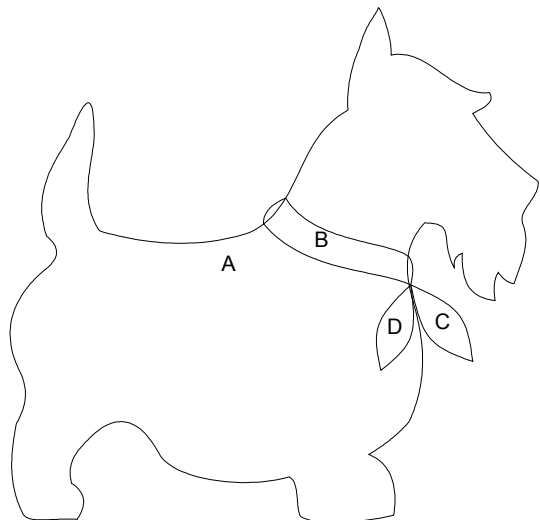

Scotty Dog - 5/09 Sindy Rodenmayer

Key Block (29/100 actual size)

www.fatcatpatterns.com