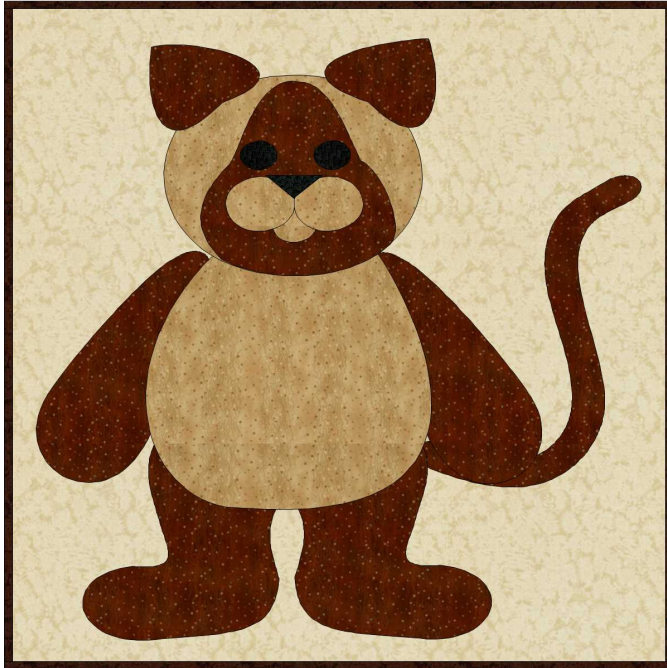

Chubby Cat Siamese ~ 12½ inch block

© Cindy Rodenmayer 2009

- Seam allowance is not included - please add 1/4" if turning edges under.
- Remember to reverse your templates if you want your blocks to face the same direction as the picture.

I recommend using the –

[Fons & Porter Multi-Purpose Pressing Sheet](#)

This is my original design. All rights are reserved. You are welcome to print and save this file for your personal use. You may not copy or distribute the pattern by any means, electronic or otherwise without my permission.